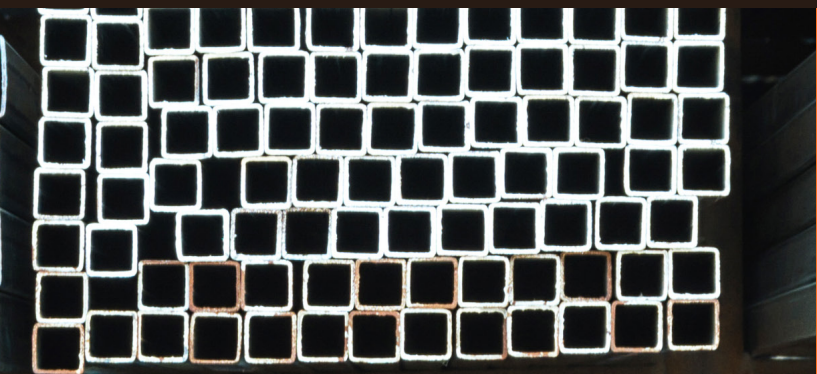

2023

TIGER
LINK

STEEL POSTS CATALOGUE

GATE AND FENCING HARDWARE

Steel Posts

Discover the durability and strength of Tigerlink steel posts. Constructed from high-quality steel, our posts offer reliable support for a variety of applications. Whether you're building a fence or something else, our steel posts ensure long-lasting performance.

Choose from different sizes, configurations, and finishes to suit your specific project needs. With their robust construction and resistance to corrosion, our steel posts provide excellent structural support for residential and commercial projects. Trust Tigerlink for high-quality steel posts that are easy to install and built to last.