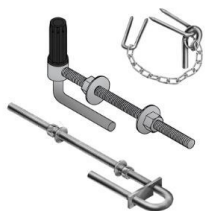

Galvanised Cross Fittings Connector

Part No.	Size
HN450	25x32NB
HN452	25x40NB
HN454	25x50NB
HN455	32x32NB
HN457	32x50NB

Galvanised Fixed Cross Fittings Connector

Part No.	Size
HN502	20x20NB
HN504	25x25NB
HN506	32x32NB
HN508	40x40NB
HN509	50x50NB

Tees Thru Butt Connector

Part No.	Size
HN370	20x20NB
HN374	20x25NB
HN376	25x25NB
HN378	25x32NB
HN380	25x40NB
HN384	32x32NB
HN385	32x40NB
HN389	50x50NB

Farm Gate Hinge Anti Twist through bolt - Zinc

Part No.	Size
HN560	275x25NB
HN565	350x25NB
HN562	400x32NB

Farm Gate Hinge Anti Twist Gudgeon

Part No.	Size
HN561	275x25NB
HN566	400x25NB

Heavy Duty Steel Strap Timber Gate

Part No.	
HN624	Right Handed
HN626	Left Handed

Farm Gate Hinge Anti Twist through bolt - Galvanized

Part No.	Size
HN563	275x25NB
HN564	400x32NB

Heavy Duty Strap Timber Gate Hinge

Part No.	Size
HN640	350x70mm up to 600kg Left Handed
HN641	350x70mm up to 600kg Right Handed

Steel Strap Timber Gate Hinge Zinc Pair