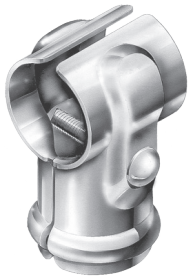

Part No.	Size
FK408	14mm Pin

Heavy Duty Spring Loaded Slam with Lug

Part No.	Size
FK412	25mm Pin (Left Handed)
FK414	25mm Pin (Right Handed)

Heavy Duty Multi Opening Spring Loaded Slam Lock with Lug

Part No.	Size
FK419	25mm Pin

Chain Fencing 2 Part Hinge For Posts

Part No.	Size
HGHM054	50x25NB
HGHM056	50x32NB
HGHM058	65x25NB
HGHM060	65x32NB
HGHM066	80x40NB
HN062	80x25NB
HN064	80x32NB
HN068	100x25NB
HN070	100x32NB
HN072	100x40NB

Chain Fencing 2 Part Hinge For Posts

Part No.	Size
HN050	40x25NB
HN052	40x32NB

Sheep Yard Rural Steel Gate Hinge for Post

Part No.	Size
HN080	32x20NB
HN082	40x25NB
HN084	50x25NB
HN086	50x32NB

Tees Thru Butt Connector

Part No.	Size
HN300	15x15NB
HN302	20x15NB
HN304	20x20NB
HN308	25x20NB
HN310	25x25NB
HN312	25x32NB
HN314	25x40NB
HN316	32x25NB
HN318	32x32NB
HN320	32x40NB
HN322	32x50NB
HN324	40x25NB
HN326	40x32NB
HN328	40x40NB
HN332	50x25NB
HN334	50x32NB
HN336	50x40NB
HN338	50x50NB
HN340	65x50NB
HN349	100x32NB