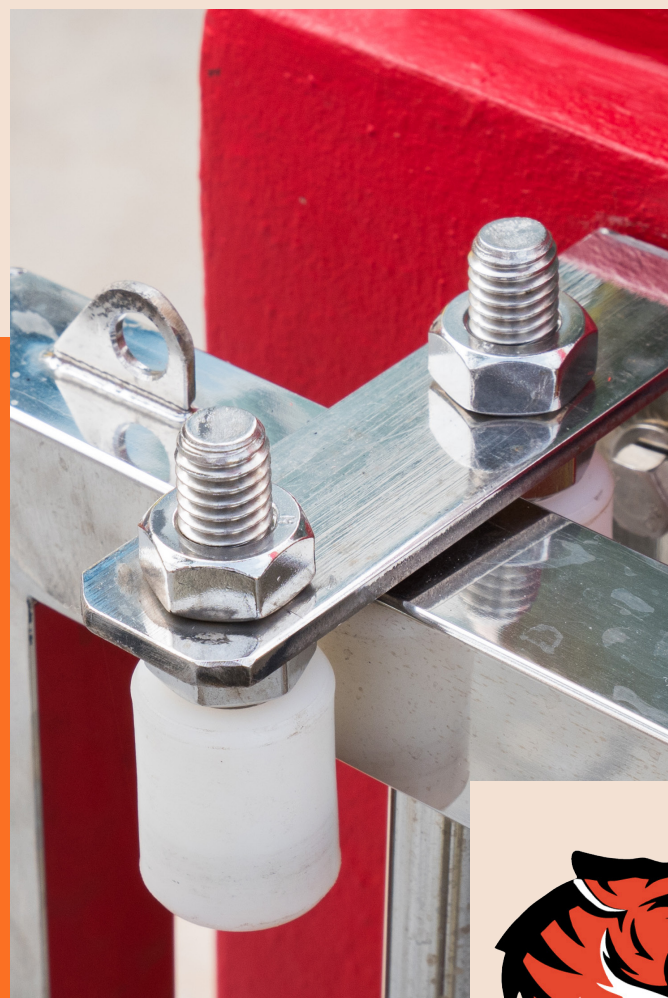

2023

**TIGER
LINK**

ROLLERS AND BRACKETS CATALOGUE

GATE AND FENCING HARDWARE

Rollers And Brackets

At Tigerlink, we offer a wide range of rollers and brackets for sliding doors. Our products are designed to ensure smooth and effortless sliding of your doors. We understand that finding the right rollers and brackets for your sliding doors can be a daunting task. That's why we have made it easy for you to buy rollers and brackets online from the comfort of your home. With a variety of options available, you are sure to find the right product that suits your needs.