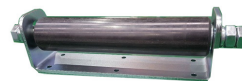

WH130 30x40mm

WH170 40x60mm

WH175 25x40mm

WH180 30x40mm

WH182 40x60mm

Angle Bracket in Black

Part No. Size

BKGB304 132x112mm x 6mm Thickness

Top Guide Roller for Sliding with bracket

Part No. Size

WH185 350x40mm

WH188 195x40mm

Heavy Duty Sliding block holder with Bracket - Black

Part No. Size

BKRB374 280x80x26mm

Top Guide Roller for Sliding gate with holding bracket