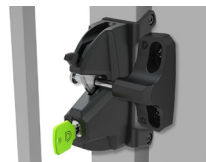

Part No.

FK416

Lokk Latch Plus security gate latch- Keyed Different for 25x25mm Post