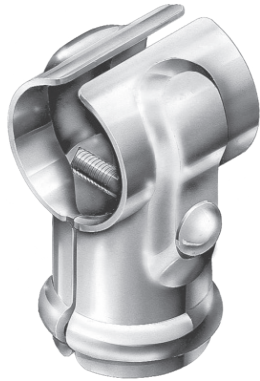

Part No.	Size
BKKC232	40NB(48mm)

Tigerclamp Post To Rail Adjustable Connector

Part No.	Size
BKKC173	40NB(48mm)

Tigerclamp Two Way Cross

Part No.	Size
BKKC118	32NB(42mm)

Tigerclamp Post To Rail Adjustable Connector

Part No.	Size
BKKC176	40NB(48mm)

Tigerclamp External Sleeve

Part No.	Size
BKKC149	40NB(48mm)

Tigerclamp Double Fixing Bracket

Part No.	Size
BKKC198	40NB(48mm)

Tigerclamp Internal Expanding Joiner

Part No.	Size
BKKC151	32NB(42mm)
BKKC150	40NB(48mm)

Tigerclamp Single Fixing Bracket

Part No.	Size
BKKC199	40NB(48mm)

Tigerclamp Support Wall Bracket

Part No.	Size
BKKC745	40NB(48mm)

Tees Thru Butt Connector

Part No.	Size
HN300	15x15NB
HN302	20x15NB
HN304	20x20NB
HN308	25x20NB
HN310	25x25NB
HN312	25x32NB
HN314	25x40NB
HN316	32x25NB
HN318	32x32NB
HN320	32x40NB
HN322	32x50NB
HN324	40x25NB
HN326	40x32NB
HN328	40x40NB
HN332	50x25NB
HN334	50x32NB
HN336	50x40NB
HN338	50x50NB
HN340	65x50NB
HN349	100x32NB

Tigerclamp Wall Bracket Rail Support

Part No.	Size
BKKC746	40NB(48mm)

Galvanised Adjustable Angle Tee

Part No.	Size
HN510	50x25NB
HN512	50x32NB
HN518	80x32NB

Tigerclamp Top Rail Support Bracket

Part No.	Size
BKKC751	40NB(48mm)