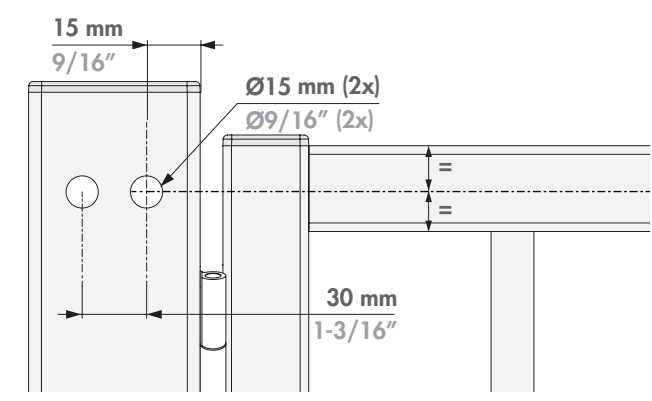

180° hinges

② Mounting Situation

③ Accessories

④ Profile and gate preparation

⚠ Min. distance to respect from post to wall

⑤ Mounting the brackets

90° hinges

② Mounting Situation

③ Accessories

④ Profile and gate preparation

⚠ Min. distance to respect from post to wall

⑤ Mounting the brackets

Moroccan Hinge

② Mounting Situation

③ Accessories

④ Profile and gate preparation

⚠ Min. distance to respect from post to wall

⑤ Mounting the brackets

180° hinges

⑥ Mounting the brackets

⑦ Samson-2 tail bracket installation

⑧ Gate closer installation

90° hinges

⑥ Mounting the brackets