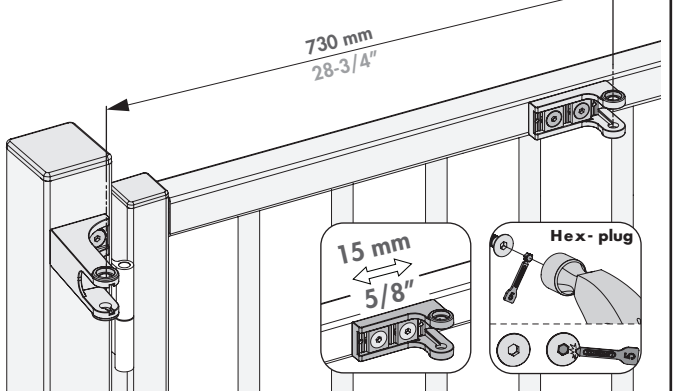

⚠ Min. distance to respect from post to wall

⑤ Mounting the brackets

180° hinges

⑥ Mounting the brackets

⑦ Samson-2 tail bracket installation

⑧ Gate closer installation

90° hinges

⑥ Mounting the brackets

⑦ Samson-2 tail bracket installation

⑧ Gate closer installation

Moroccan Hinge

⑥ Mounting the brackets

⑦ Samson-2 tail bracket installation

⑧ Gate closer installation

⑨ Adjusting (3 mm Allen Key)

Final Snap