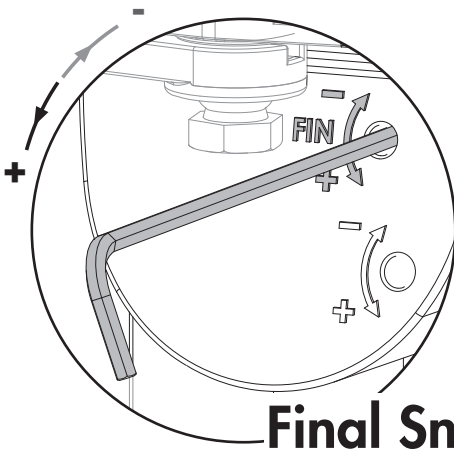

③ Accessories

④ Profile and gate preparation

⚠ Min. distance to respect from post to wall

⑤ Mounting the brackets

Moroccan Hinge

② Mounting Situation

③ Accessories

④ Profile and gate preparation

⚠ Min. distance to respect from post to wall

⑤ Mounting the brackets

180° hinges

⑥ Mounting the brackets

⑦ Samson-2 tail bracket installation

⑧ Gate closer installation

90° hinges

⑥ Mounting the brackets

⑦ Samson-2 tail bracket installation

⑧ Gate closer installation

Moroccan Hinge

⑥ Mounting the brackets

⑦ Samson-2 tail bracket installation

⑧ Gate closer installation

⑨ Adjusting (3 mm Allen Key)

Final Snap