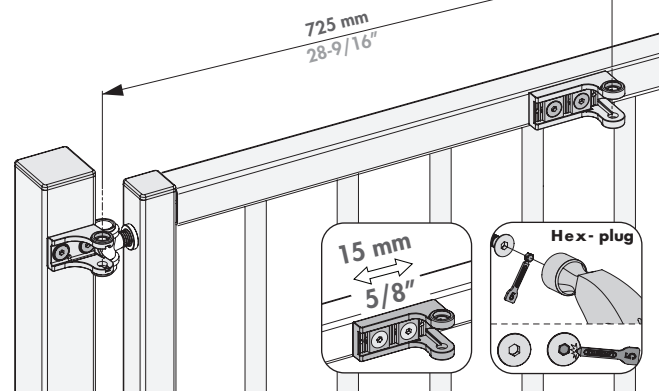

180° hinges

② Mounting Situation

③ Accessories

④ Profile and gate preparation

⚠ Min. distance to respect from post to wall

⑤ Mounting the brackets

90° hinges

② Mounting Situation

③ Accessories

④ Profile and gate preparation

⚠ Min. distance to respect from post to wall

⑤ Mounting the brackets

Moroccan Hinge

② Mounting Situation

③ Accessories

④ Profile and gate preparation

⚠ Min. distance to respect from post to wall

⑤ Mounting the brackets

180° hinges

⑥ Mounting the brackets

⑦ Samson-2 tail bracket installation

⑧ Gate closer installation

90° hinges

⑥ Mounting the brackets

⑦ Samson-2 tail bracket installation

⑧ Gate closer installation

Moroccan Hinge

⑥ Mounting the brackets

⑦ Samson-2 tail bracket installation

⑧ Gate closer installation

⑨ Adjusting (3 mm Allen Key)

Final Snap