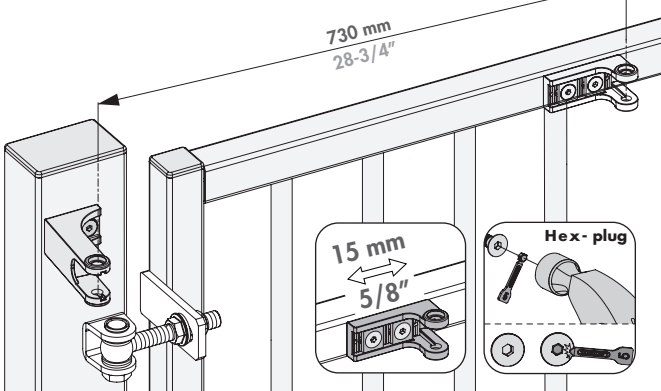

180° hinges

② Mounting Situation

③ Accessories

④ Profile and gate preparation

⚠ Min. distance to respect from post to wall

⑤ Mounting the brackets

90° hinges

② Mounting Situation

③ Accessories

④ Profile and gate preparation

⚠ Min. distance to respect from post to wall

⑤ Mounting the brackets

Moroccan Hinge

② Mounting Situation

③ Accessories

④ Profile and gate preparation

⚠ Min. distance to respect from post to wall

⑤ Mounting the brackets

180° hinges

⑥ Mounting the brackets

⑦ Samson-2 tail bracket installation

⑧ Gate closer installation

90° hinges

⑥ Mounting the brackets

⑦ Samson-2 tail bracket installation

⑧ Gate closer installation

Moroccan Hinge

⑥ Mounting the brackets

⑦ Samson-2 tail bracket installation

⑧ Gate closer installation

⑨ Adjusting (3 mm Allen Key)

Final Snap