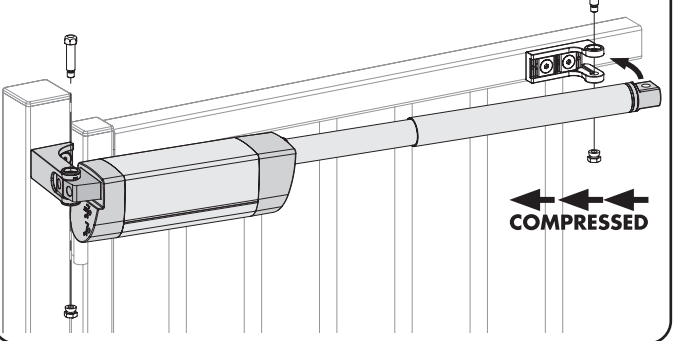

⚠ Min. distance to respect from post to wall

⑤ Mounting the brackets

180° hinges

⑥ Mounting the brackets

⑦ Samson-2 tail bracket installation

⑧ Gate closer installation

90° hinges

⑥ Mounting the brackets

⑦ Samson-2 tail bracket installation

⑧ Gate closer installation

Moroccan Hinge

⑥ Mounting the brackets

⑦ Samson-2 tail bracket installation

⑧ Gate closer installation

⑨ Adjusting (3 mm Allen Key)

Final Snap