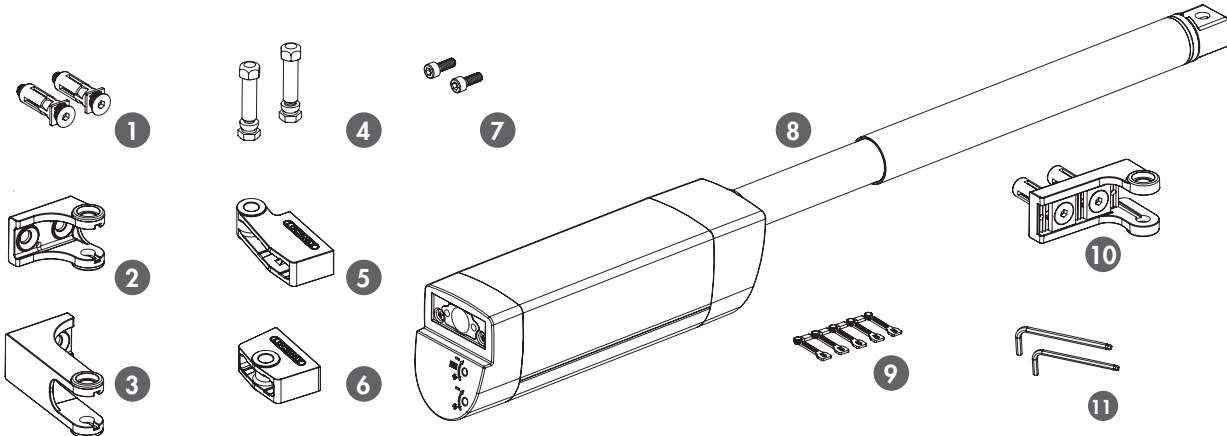

LOCINOX®

Let's make it better together

SAMSON-2: INSTALLATION INSTRUCTION

① Package content

①	Quick-Fix
②	90° post bracket
③	180° and Moroccan post bracket
④	Fixation bolts
⑤	90° tail bracket
⑥	180° and Moroccan tail bracket
⑦	Tail bracket bolts
⑧	Samson-2 gate closer
⑨	Plastic filler plugs
⑩	Gate bracket
⑪	Allen Keys (3 and 5 mm)

180° hinges

② Mounting Situation

③ Accessories

④ Profile and gate preparation

⚠ Min. distance to respect from post to wall

⑤ Mounting the brackets

90° hinges

② Mounting Situation

③ Accessories

④ Profile and gate preparation

⚠ Min. distance to respect from post to wall

⑤ Mounting the brackets

Moroccan Hinge

② Mounting Situation

③ Accessories

④ Profile and gate preparation