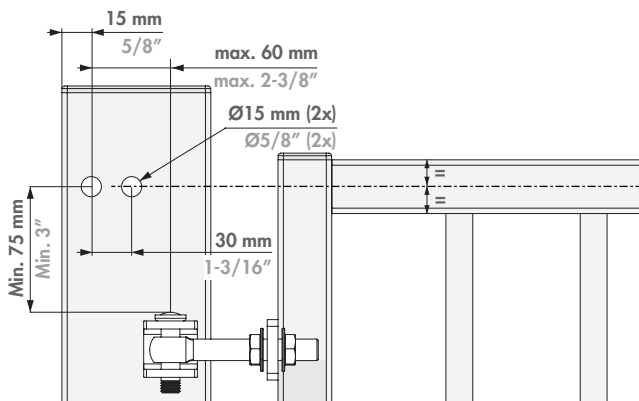

180° hinges

② Mounting Situation

③ Accessories

④ Profile and gate preparation

⚠ Min. distance to respect from post to wall

⑤ Mounting the brackets

90° hinges

② Mounting Situation