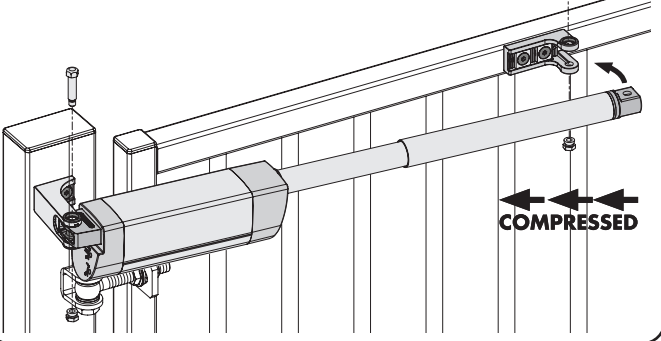

⚠ Min. distance to respect from post to wall

⑤ Mounting the brackets

180° hinges

⑥ Mounting the brackets

⑦ Samson-2 tail bracket installation

⑧ Gate closer installation

90° hinges

⑥ Mounting the brackets

⑦ Samson-2 tail bracket installation

⑧ Gate closer installation

Moroccan Hinge

⑥ Mounting the brackets

⑦ Samson-2 tail bracket installation

⑧ Gate closer installation

⑨ Adjusting (3 mm Allen Key)

Final Snap