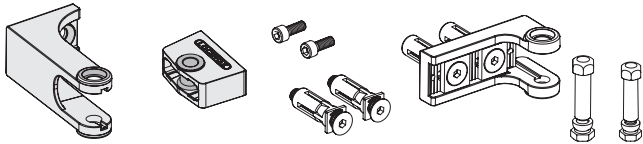

LOCINOX®

Let's make it better together

SAMSON-2: INSTALLATION INSTRUCTION

① Package content

①	Quick-Fix
②	90° post bracket
③	180° and Moroccan post bracket
④	Fixation bolts
⑤	90° tail bracket
⑥	180° and Moroccan tail bracket
⑦	Tail bracket bolts
⑧	Samson-2 gate closer
⑨	Plastic filler plugs
⑩	Gate bracket
⑪	Allen Keys (3 and 5 mm)

180° hinges

② Mounting Situation

③ Accessories

④ Profile and gate preparation

⚠ Min. distance to respect from post to wall

⑤ Mounting the brackets

90° hinges

② Mounting Situation