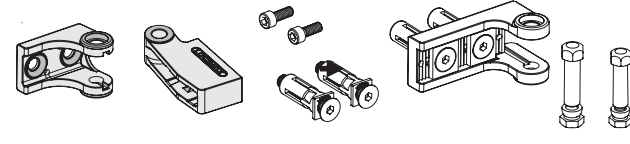

LOCINOX®

Let's make it better together

SAMSON-2: INSTALLATION INSTRUCTION

① Package content

①	Quick-Fix
②	90° post bracket
③	180° and Moroccan post bracket
④	Fixation bolts
⑤	90° tail bracket
⑥	180° and Moroccan tail bracket
⑦	Tail bracket bolts
⑧	Samson-2 gate closer
⑨	Plastic filler plugs
⑩	Gate bracket
⑪	Allen Keys (3 and 5 mm)

180° hinges

② Mounting Situation

③ Accessories

④ Profile and gate preparation

⚠ Min. distance to respect from post to wall

⑤ Mounting the brackets

90° hinges

② Mounting Situation

③ Accessories

④ Profile and gate preparation

⚠ Min. distance to respect from post to wall

⑤ Mounting the brackets

Moroccan Hinge

② Mounting Situation

③ Accessories

④ Profile and gate preparation