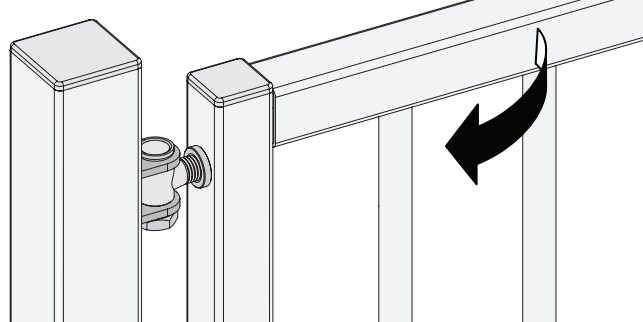

LOCINOX®

Let's make it better together

SAMSON-2: INSTALLATION INSTRUCTION

① Package content

①	Quick-Fix
②	90° post bracket
③	180° and Moroccan post bracket
④	Fixation bolts
⑤	90° tail bracket
⑥	180° and Moroccan tail bracket
⑦	Tail bracket bolts
⑧	Samson-2 gate closer
⑨	Plastic filler plugs
⑩	Gate bracket
⑪	Allen Keys (3 and 5 mm)

180° hinges

② Mounting Situation

③ Accessories

④ Profile and gate preparation

⚠ Min. distance to respect from post to wall

⑤ Mounting the brackets

90° hinges

② Mounting Situation

③ Accessories

④ Profile and gate preparation

⚠ Min. distance to respect from post to wall

⑤ Mounting the brackets

Moroccan Hinge

② Mounting Situation

③ Accessories

④ Profile and gate preparation