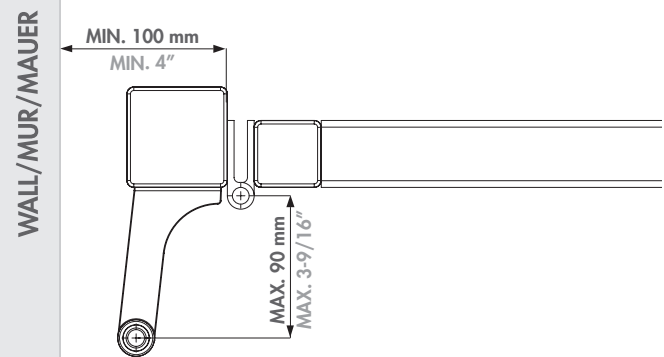

180° hinges

② Mounting Situation

③ Accessories

④ Profile and gate preparation

⚠ Min. distance to respect from post to wall

⑤ Mounting the brackets

90° hinges

② Mounting Situation

③ Accessories

④ Profile and gate preparation

⚠ Min. distance to respect from post to wall

⑤ Mounting the brackets

Moroccan Hinge

② Mounting Situation

③ Accessories

④ Profile and gate preparation

⚠ Min. distance to respect from post to wall

⑤ Mounting the brackets

180° hinges

⑥ Mounting the brackets

⑦ Samson-2 tail bracket installation

⑧ Gate closer installation

90° hinges

⑥ Mounting the brackets