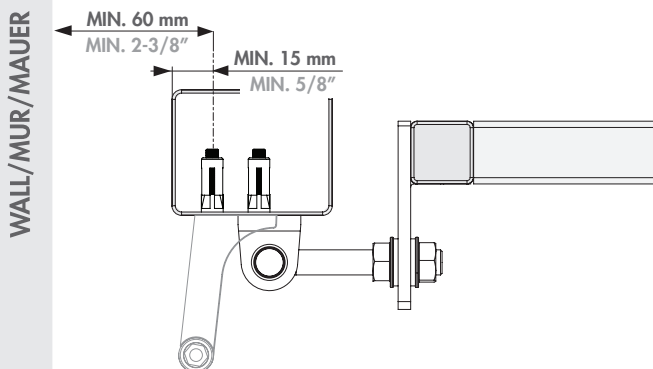

LOCINOX®

Let's make it better together

SAMSON-2: INSTALLATION INSTRUCTION

① Package content

①	Quick-Fix
②	90° post bracket
③	180° and Moroccan post bracket
④	Fixation bolts
⑤	90° tail bracket
⑥	180° and Moroccan tail bracket
⑦	Tail bracket bolts
⑧	Samson-2 gate closer
⑨	Plastic filler plugs
⑩	Gate bracket
⑪	Allen Keys (3 and 5 mm)

180° hinges

② Mounting Situation

③ Accessories

④ Profile and gate preparation

⚠ Min. distance to respect from post to wall

⑤ Mounting the brackets

90° hinges

② Mounting Situation

③ Accessories

④ Profile and gate preparation

⚠ Min. distance to respect from post to wall

⑤ Mounting the brackets

Moroccan Hinge

② Mounting Situation

③ Accessories

④ Profile and gate preparation