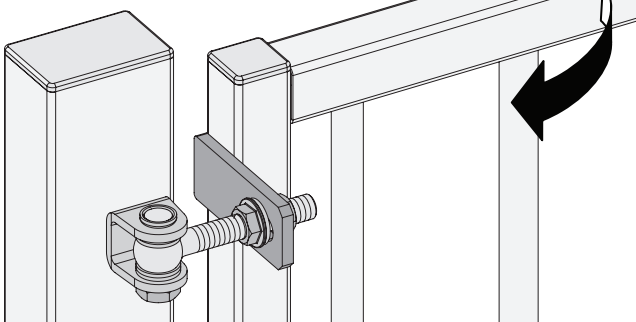

LOCINOX®

Let's make it better together

SAMSON-2: INSTALLATION INSTRUCTION

① Package content

①	Quick-Fix
②	90° post bracket
③	180° and Moroccan post bracket
④	Fixation bolts
⑤	90° tail bracket
⑥	180° and Moroccan tail bracket
⑦	Tail bracket bolts
⑧	Samson-2 gate closer
⑨	Plastic filler plugs
⑩	Gate bracket
⑪	Allen Keys (3 and 5 mm)

180° hinges

② Mounting Situation

③ Accessories

④ Profile and gate preparation

⚠ Min. distance to respect from post to wall

⑤ Mounting the brackets

90° hinges

② Mounting Situation

③ Accessories

④ Profile and gate preparation

⚠ Min. distance to respect from post to wall

⑤ Mounting the brackets

Moroccan Hinge

② Mounting Situation

③ Accessories

④ Profile and gate preparation