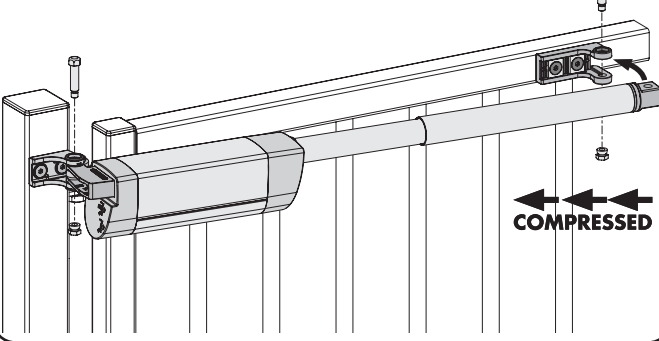

⚠ Min. distance to respect from post to wall

⑤ Mounting the brackets

180° hinges

⑥ Mounting the brackets

⑦ Samson-2 tail bracket installation

⑧ Gate closer installation

90° hinges

⑥ Mounting the brackets

⑦ Samson-2 tail bracket installation

⑧ Gate closer installation

Moroccan Hinge

⑥ Mounting the brackets

⑦ Samson-2 tail bracket installation

⑧ Gate closer installation

⑨ Adjusting (3 mm Allen Key)

Final Snap