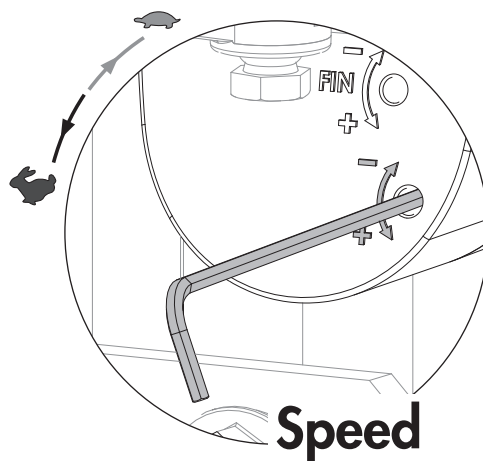

180° hinges

② Mounting Situation

③ Accessories

④ Profile and gate preparation

⚠ Min. distance to respect from post to wall

⑤ Mounting the brackets

90° hinges

② Mounting Situation

③ Accessories

④ Profile and gate preparation

⚠ Min. distance to respect from post to wall

⑤ Mounting the brackets

Moroccan Hinge

② Mounting Situation

③ Accessories

④ Profile and gate preparation

⚠ Min. distance to respect from post to wall

⑤ Mounting the brackets

180° hinges

⑥ Mounting the brackets

⑦ Samson-2 tail bracket installation

⑧ Gate closer installation

90° hinges

⑥ Mounting the brackets

⑦ Samson-2 tail bracket installation

⑧ Gate closer installation

Moroccan Hinge

⑥ Mounting the brackets

⑦ Samson-2 tail bracket installation

⑧ Gate closer installation

⑨ Adjusting (3 mm Allen Key)

Final Snap